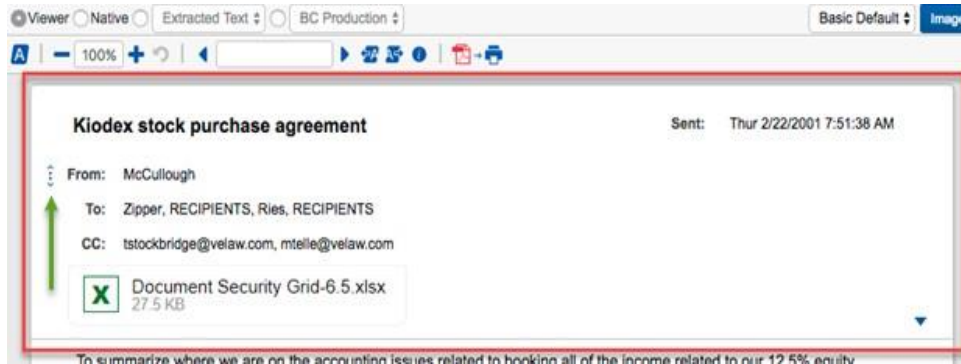

- Excel formulas are small blue tick marks in the lower left corner of each cell. Formulas also display in the preview row above the spreadsheet within the viewer.
- Notifications display when the following items are found in the document:
  - Hidden slides
  - Hidden rows
  - Hidden columns
  - Speaker notes
  - Comments
  - Tracked Changes