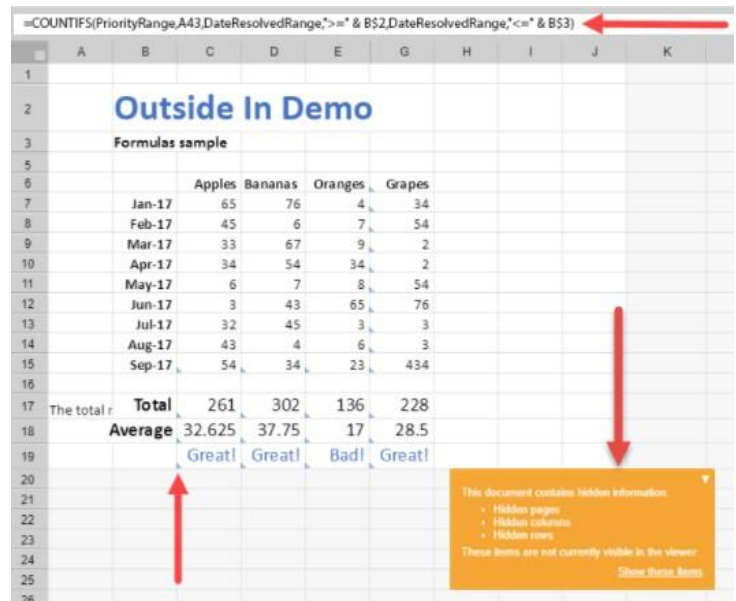

## What's New in Relativity 9.5

This updated version of Relativity 9.5 introduces new quality of life enhancements to make viewing your data easier, and more refined. Significant improvements have been made to the HTML viewer, making it faster and more feature-rich than ever before.

- Excel formulas are small blue tick marks in the lower left corner of each cell. Formulas also display in the preview row above the spreadsheet within the viewer.
- Notifications display when the following items are found in the document:
  - Hidden slides
  - Hidden rows
  - Hidden columns
  - Speaker notes
  - Comments
  - Tracked Changes